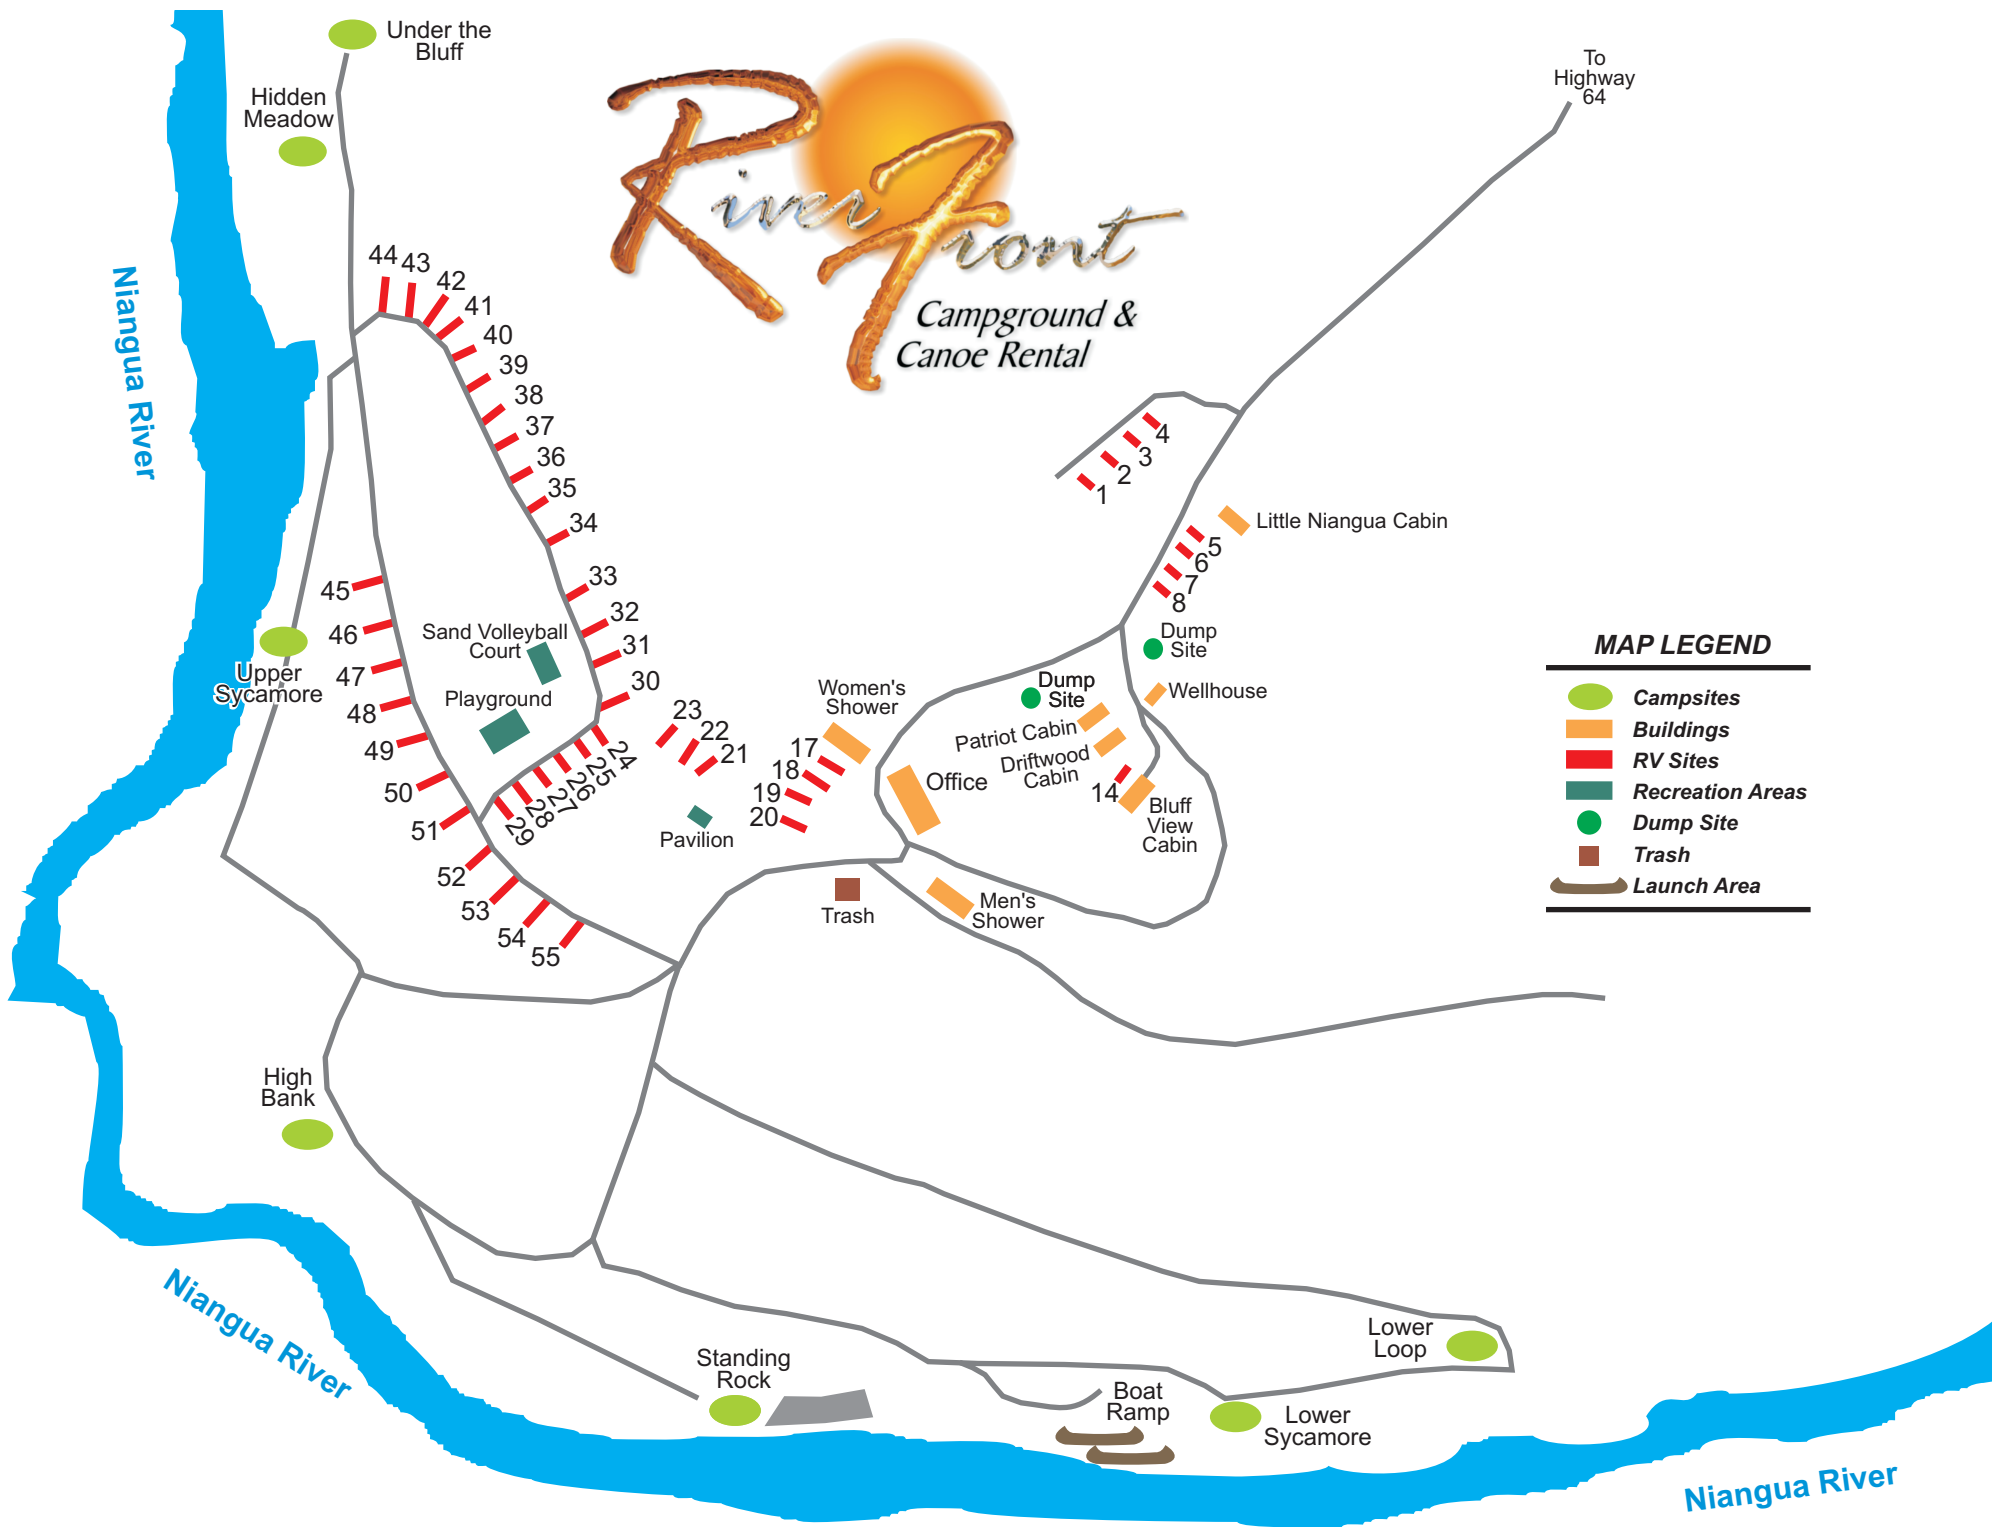

River Front

Campground & Canoe Rental

MAP LEGEND

	Campsites
	Buildings
	RV Sites
	Recreation Areas
	Dump Site
	Trash
	Launch Area